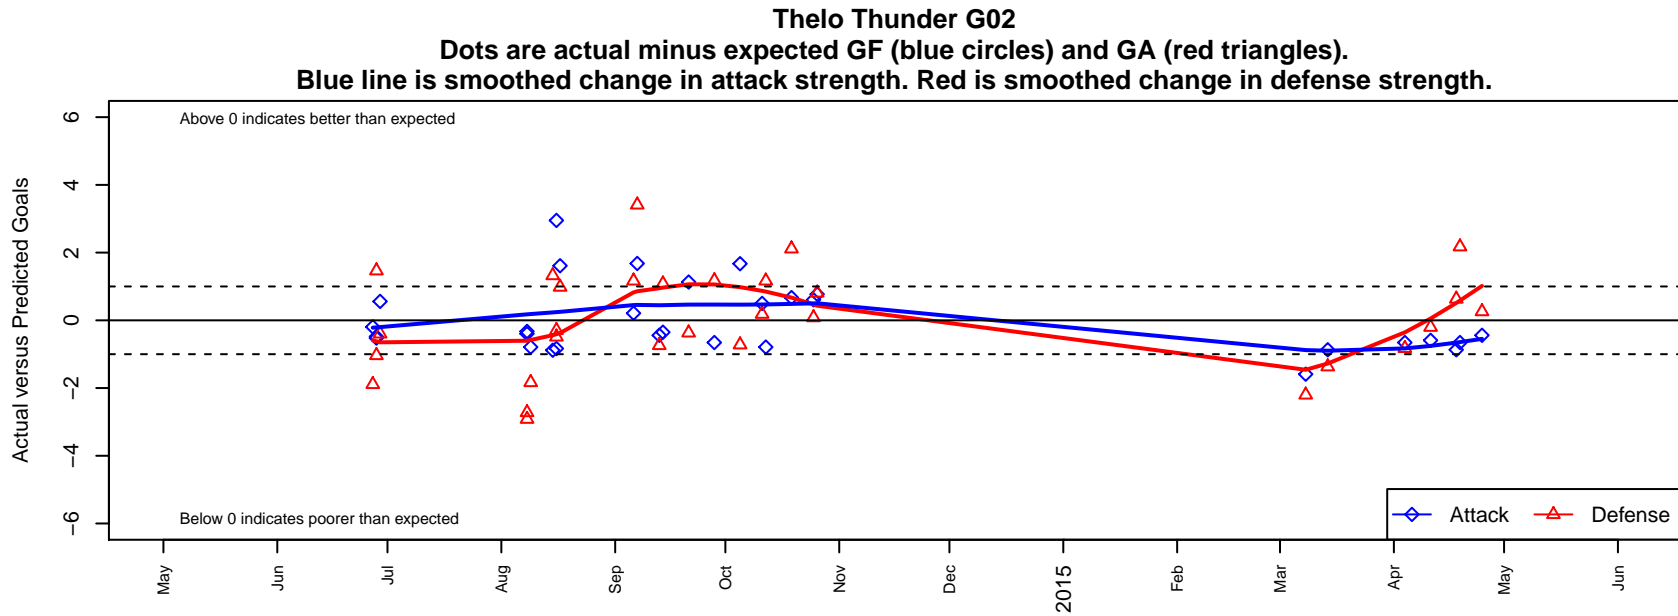

**attack and defense variance (black dot)
relative to other teams
and top 10 in region**

**attack and defense rating
relative to others at age
and all opponents in last 13 months**

Thelo Thunder G02

Thelo United Futbol
Milwaukie, OR
G02 total strength=193
attack=0.1 defense=0.15
fall league = OPL 1st Div U12
spr league = Spr OPL Bandon Dunes Div U12

alt names used:
Thelo Thunder
Thelo United Thunder
Thelo Thunder
Thelo United FC Thunder
Thelo United FC Thunder

Venues played:
2014 Capital Cup GU12
2014 Chinook Cup Silver U12
2014 Mt Hood Challenge U12
2014 OPL First Division U12
2014 Spr OPL Bandon Dunes Division U12