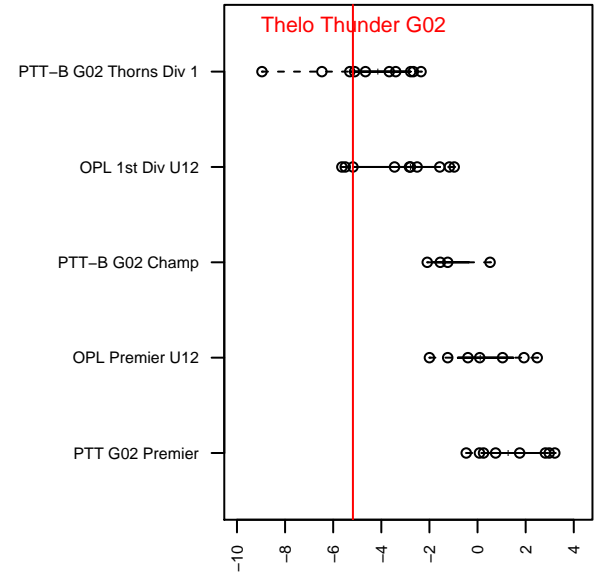

**attack and defense rating
relative to others at age
and all opponents in last 13 months**